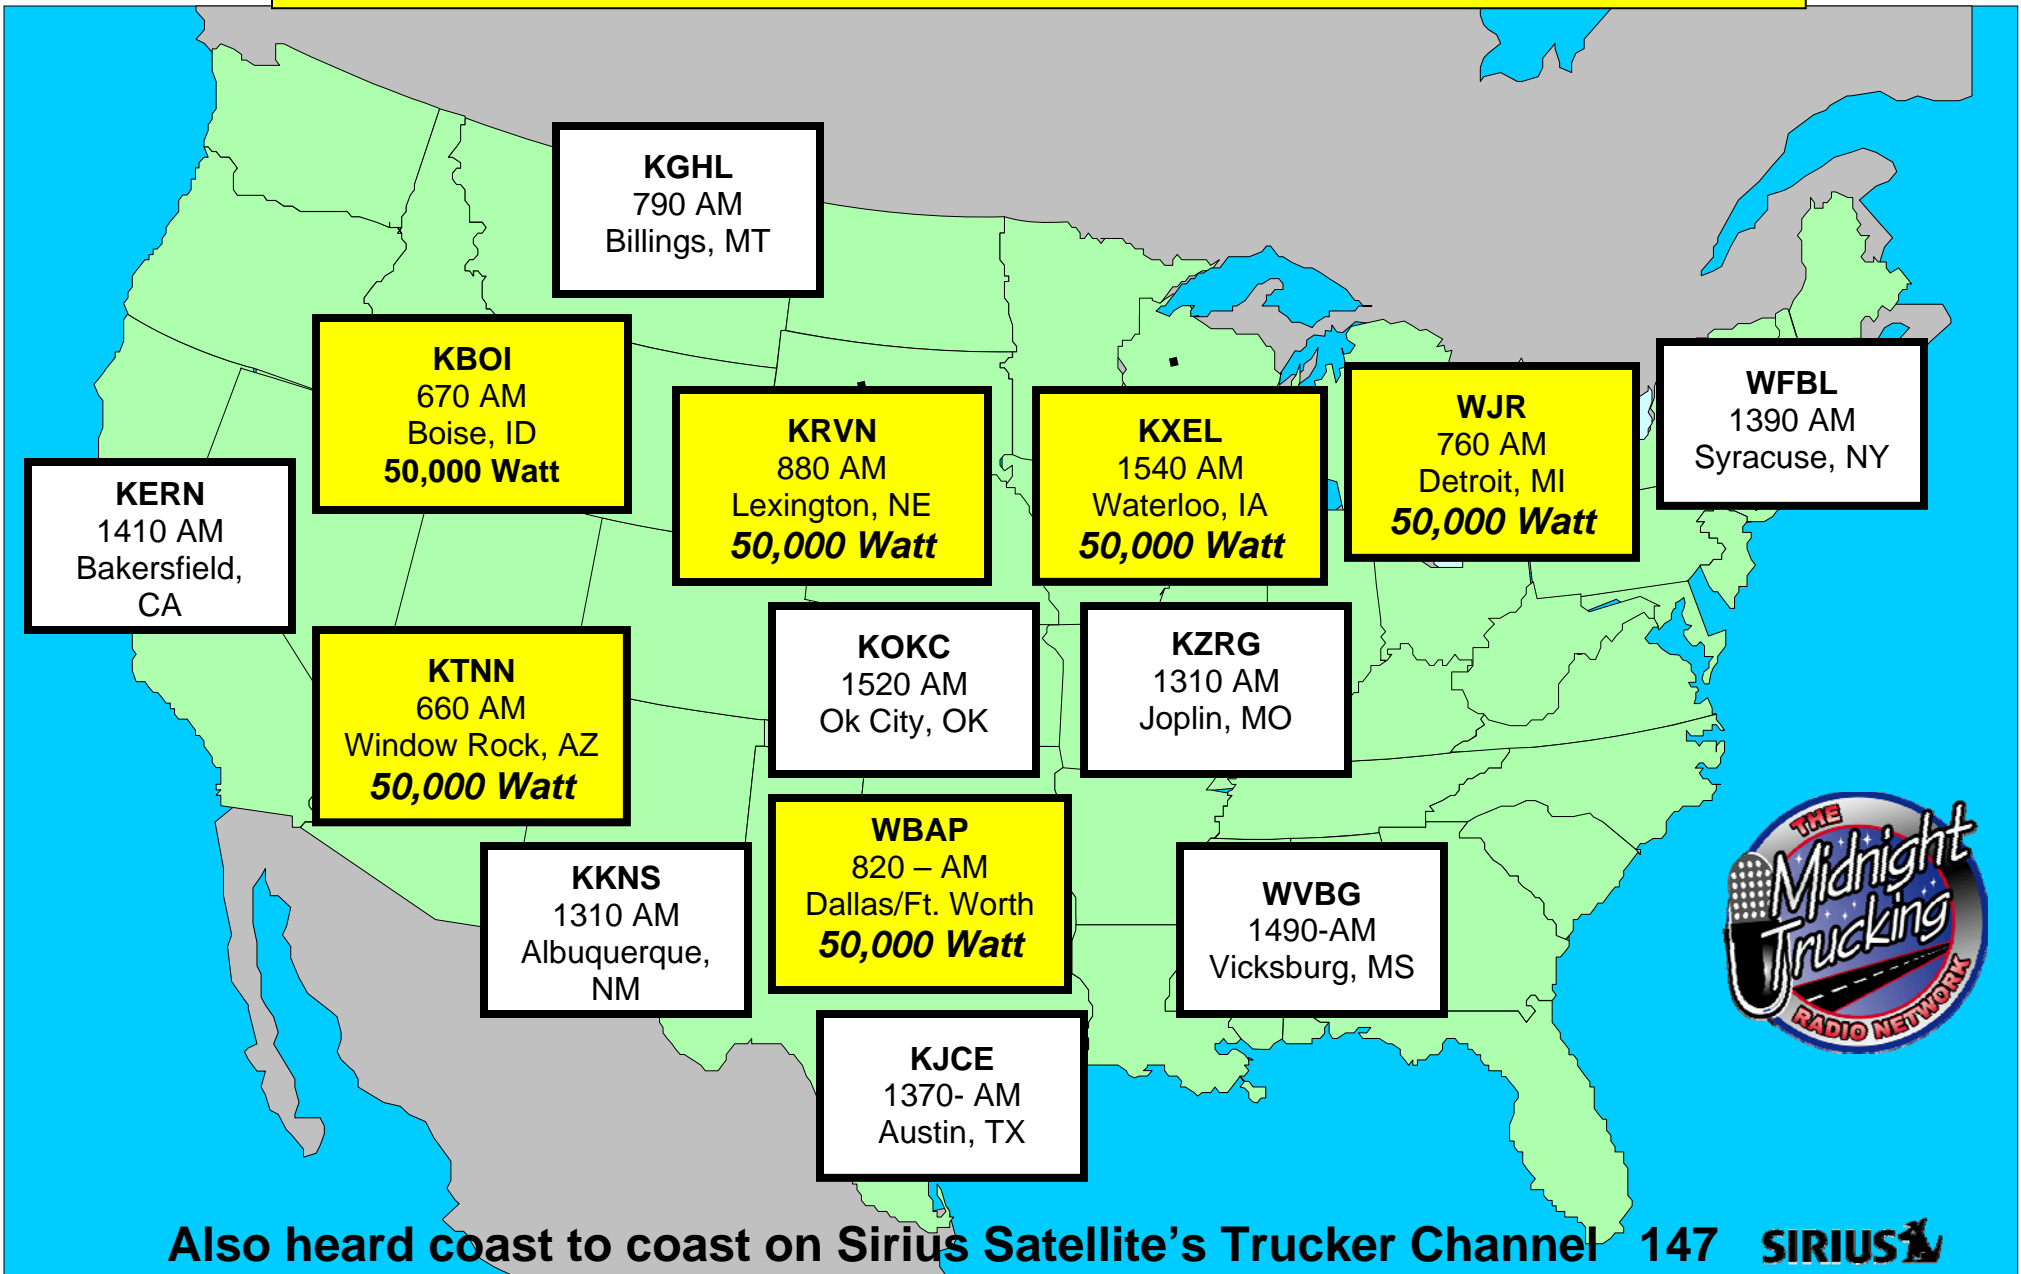

The Midnight Trucking Radio Network National Coverage

100% Coverage of the United States with 50,000 watt stations!!

Also heard coast to coast on Sirius Satellite's Trucker Channel 147 SIRIUS